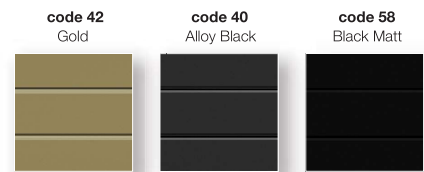

COLOUR CARD

SATIN GLOSS

HIGH GLOSS

MATTE

DEEP MATTE

Notice:

The colour of the radiator may vary in comparison with the colour shown in the KORALUX colour card.
The standard paint finish is white RAL 9016*, other colours from KORADO colour range with an extra charge 20 %.
Radiators can be ordered also in other colours from RAL colour range under the ordering code 99 with an extra charge 30 %.