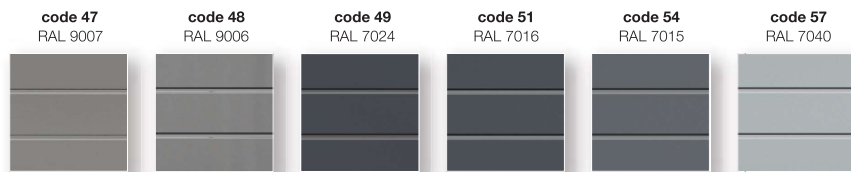

COLOUR CARD

SATIN GLOSS

HIGH GLOSS

MATTE

DEEP MATTE

Notice:

The colour of the radiator may vary in comparison with the colour shown in the KORALUX colour card.
The standard paint finish is white RAL 9016*, other colours from KORADO colour range with an extra charge 20 %.
Radiators can be ordered also in other colours from RAL colour range under the ordering code 99 with an extra charge 30 %.