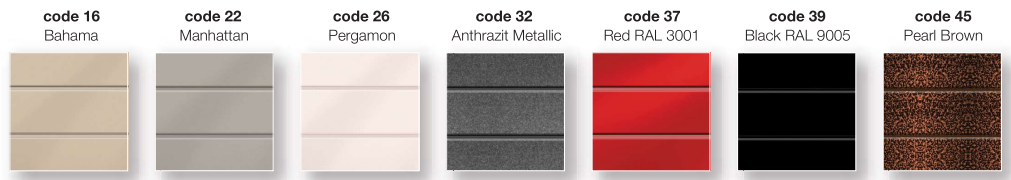

COLOUR CARD

SATIN GLOSS

HIGH GLOSS

MATTE

DEEP MATTE

Notice:

The colour of the radiator may vary in comparison with the colour shown in the KORALUX colour card.
The standard paint finish is white RAL 9016*, other colours from KORADO colour range with an extra charge 20 %.
Radiators can be ordered also in other colours from RAL colour range under the ordering code 99 with an extra charge 30 %.